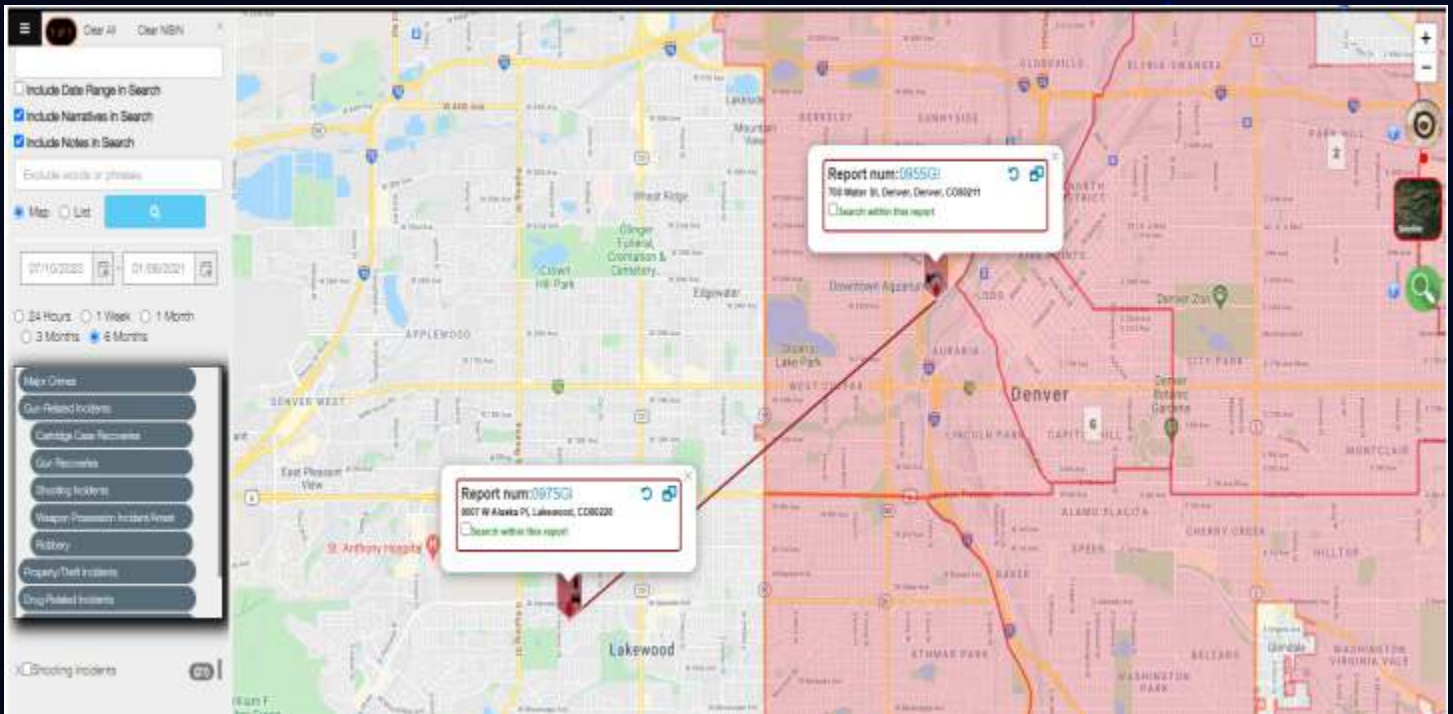

CRIMECONNECT IQ

QUICKLY UNCOVER ASSOCIATIONS BETWEEN CRIMES.
INTEGRATE NUMEROUS DATA SOURCES INTO A SINGLE
SEARCHABLE PLATFORM.

- **Connect** with surrounding agencies' RMS data to share actionable intelligence across jurisdictional lines via an encrypted network to detect connections between crimes
- **Conduct** analysis with progressive search tools to help identify potential associates and prior incidents to assist in the investigation
- **Utilize** search results to immediately uncover potential crime patterns
- **Visualize** results with interactive mapping features
- **Secure** all data within the agency's firewall

USE CRIMECONNECT IQ TO DETERMINE WHERE
AND WHEN TO DEPLOY RESOURCES, WITH JUST A
CLICK OF A MOUSE.

WITH CRIMECONNECT IQ

- Incorporates participating agencies' ballistics data (NIBIN & Ballistics IQ)
- Search all private and public platforms with a single tool
- Intelligent insights into pattern-based crimes
- Post-incident suspect identification

REDUCE CRIME

INCREASE OFFICER SAFETY

IMPROVE PRODUCTIVITY

CrimeConnect IQ is a product of Evidence IQ
346 River Street Lemont, IL 60439
www.evidenceiq.com